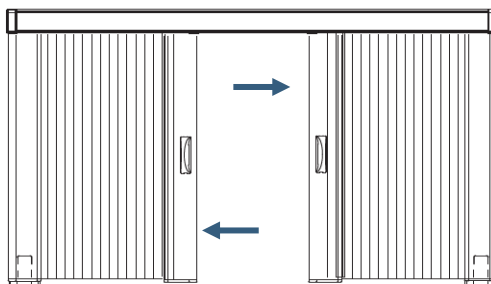

Center Split