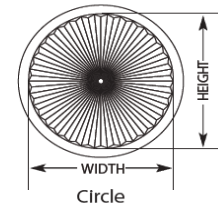

ARCHES

Width MINIMUM = 18" MAXIMUM = 84"
 Height MINIMUM = 9" MAXIMUM = 48"
 Non-movable arches
 Non-perfect arches require templates

Standard Arch

Perfect Arches (Do not require a template)

- The Perfect Arches are those where the radius of the circle is consistent at all points.

Non-perfect Arches (A Template is required.)

- The Non-perfect Arches are not consistent at all points. Deviation of even 1/16" makes it imperfect.

QUARTER ARCHES

Width MINIMUM = 9" MAXIMUM = 50"
 Non-movable quarter arches
 Non-perfect quarter arches require templates.

Half Arch

CIRCLES

Width MIN 9/16" = 9" MAX 9/16" = 42"
 Width MIN 7/16" = 12" MAX 7/16" = 42"
 Non-movable circles
 Non-perfect circles require templates.

Circle

OCTAGONS

Width MINIMUM = 21" MAXIMUM = 48"
 Height MINIMUM = 12" MAXIMUM = 48"
 Measurement of all 8 sides are needed.
 Templates are required.

Octagon

HEXAGON

Width MINIMUM = 21" MAXIMUM = 48"
 Height MINIMUM = 12" MAXIMUM = 48"
 Measurement of all 6 sides are needed.
 Templates are required.

Hexagon

- For the arch and quarter arch cellular shades, the rail colors coordinate with fabric colors while supplies last. After running out of inventory, the manufacturer will use the white #001 rail only.
- Specialty cellular shades are not available for the skylights.