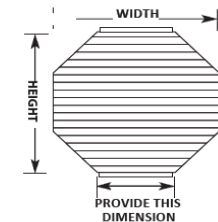

Non-perfect Arches (A Template is required.)

- The Non-perfect Arches are not consistent at all points. Deviation of even 1/16" makes it imperfect.

QUARTER ARCHES

Width MINIMUM = 9" MAXIMUM = 50"
 Non-movable quarter arches
 Non-perfect quarter arches require templates.

Half Arch

CIRCLES

Width MIN 9/16" = 9" MAX 9/16" = 42"
 Width MIN 7/16" = 12" MAX 7/16" = 42"
 Non-movable circles
 Non-perfect circles require templates.

Circle

OCTAGONS

Width MINIMUM = 21" MAXIMUM = 48"
 Height MINIMUM = 12" MAXIMUM = 48"
 Measurement of all 8 sides are needed.
 Templates are required.

Octagon

HEXAGON

Width MINIMUM = 21" MAXIMUM = 48"
 Height MINIMUM = 12" MAXIMUM = 48"
 Measurement of all 6 sides are needed.
 Templates are required.

Hexagon

- For the arch and quarter arch cellular shades, the rail colors coordinate with fabric colors while supplies last. After running out of inventory, the manufacturer will use the white #001 rail only.
- Specialty cellular shades are not available for the skylights.