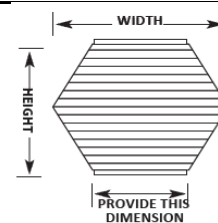

Half Arch

CIRCLES

Width MIN 9/16" = 9" MAX 9/16" = 42"
 Width MIN 7/16" = 12" MAX 7/16" = 42"
 Non-movable circles
 Non-perfect circles require templates.

Circle

OCTAGONS

Width MINIMUM = 21" MAXIMUM = 48"
 Height MINIMUM = 12" MAXIMUM = 48"
 Measurement of all 8 sides are needed.
 Templates are required.

Octagon

HEXAGON

Width MINIMUM = 21" MAXIMUM = 48"
 Height MINIMUM = 12" MAXIMUM = 48"
 Measurement of all 6 sides are needed.
 Templates are required.

Hexagon

- For the arch and quarter arch cellular shades, the rail colors coordinate with fabric colors while supplies last. After running out of inventory, the manufacturer will use the white #001 rail only.
- Specialty cellular shades are not available for the skylights.