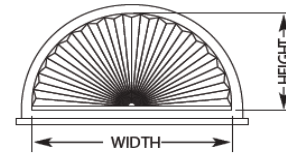

ARCHES

Width MINIMUM = 18" MAXIMUM = 84"
Height MINIMUM = 9" MAXIMUM = 48"
Non-movable arches
Non-perfect arches require templates

Standard Arch

Perfect Arches (Do not require a template)

- The Perfect Arches are those where the radius of the circle is consistent at all points.

Non-perfect Arches (A Template is required.)

- The Non-perfect Arches are not consistent at all points. Deviation of even 1/16" makes it imperfect.

QUARTER ARCHES

Width MINIMUM = 9" MAXIMUM = 50"
Non-movable quarter arches
Non-perfect quarter arches require templates.