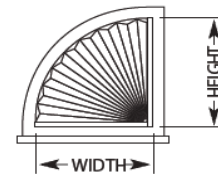

Skylight Shade

Features:

- The finished size **must** be provided. **No deductions will be taken by the manufacturer.**
- Color coordinated headrails, middle rails, bottom rails and fabrics for the motorized skylight.
- For the cordless skylight, the headrail and bottom rail colors coordinate with fabric colors while supplies last. After running out of
- The side rail color is available in white #001 only for both cordless and motorized skylights.
- The skylight shade is available for all HT fabrics except 1-1/4" and Cell-In-A Cell fabrics.
- Skylight shades are only made with 9/16" headrails.

ARCHES

Width MINIMUM = 18" MAXIMUM = 84"
 Height MINIMUM = 9" MAXIMUM = 48"
 Non-movable arches
 Non-perfect arches require templates

Standard Arch

Perfect Arches (Do not require a template)

- The Perfect Arches are those where the radius of the circle is consistent at all points.

Non-perfect Arches (A Template is required.)

- The Non-perfect Arches are not consistent at all points. Deviation of even 1/16" makes it imperfect.

QUARTER ARCHES

Width MINIMUM = 9" MAXIMUM = 50"
 Non-movable quarter arches
 Non-perfect quarter arches require templates.