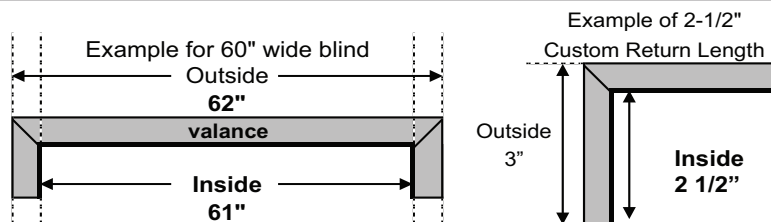

VALANCE AND VALANCE RETURN INFORMATION AND SPECIFICATIONS

VALANCE ORDERING

Outside Mount	1" Added to valance, measured inside returns
Inside Mount	-1/8" (no returns)
Max Un-Spliced	102"
Max Spliced	168"* (Minimum 2 splices)

Notes:

- Valances are cut to measure inside miter to ensure the most accurate fit when installed over the headrail or window frame.

RETURN LENGTHS

Inside Mount Blind		3" Valance Standard, Decorative, Modern		Outside Mount Blind		3" Valance Standard, Decorative, Modern	
		Minimum	Maximum			Minimum	Maximum
Cordlock,	2"	1/2"	6"	Cordlock,	2"	3"	6"
Cordless Lift & Lock™	2 1/2"	1/2"	6"	Cordless Lift & Lock™	2 1/2"	3 3/8"	6"

ADJUSTED RETURN LENGTHS WITH SPACER BLOCKS & EXTENSION BRACKETS

3/8" Spacer Blocks (Small)	3-3/8"
3/4" Spacer Blocks (Large)	3-3/4"
3-7/8" Extension Brackets (Short)	4-1/4"
5-7/8" Extension Brackets (Long)	6-1/4"

Notes:

- *3" Return Lengths are factory adjusted when extension brackets or (1 set of) spacer blocks are ordered.

CUSTOM VALANCE RETURNS & RETURNS - MEASURED & CUT FROM THE INSIDE:

Order Configuration		How Valance Will Be Produced
RETURN LENGTH OVERRIDE	IB	1" Wider than ordered size
	OB	1" Wider than ordered size (no change from standard)
	NET (available for Valance only orders)	With Returns- exact, inside return to return No Returns - Exact
CONTINUOUS	IB	Valance will be exact size of continuous valance measurement
	OB	Inside return to return valance will be exact ordered width
	NET (available for Valance only orders)	With Returns- exact, inside return to return No Returns - Exact
CONTINUOUS with RETURN LENGTH OVERRIDE	IB	1" Wider than ordered size
	OB	Inside return to return valance will be exact ordered width
	NET (available for Valance only orders)	With Returns- exact, inside return to return No Returns - Exact