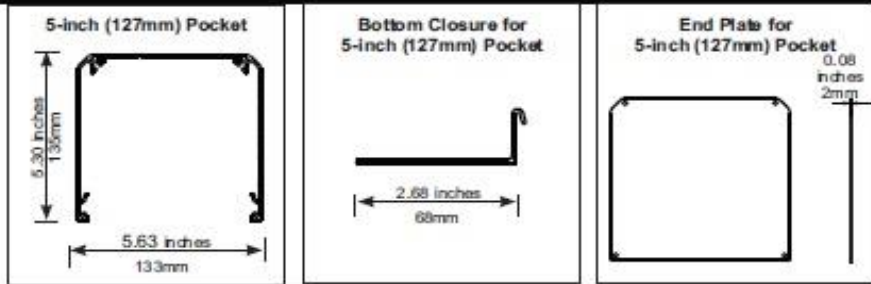

5-inch (127mm) Pocket