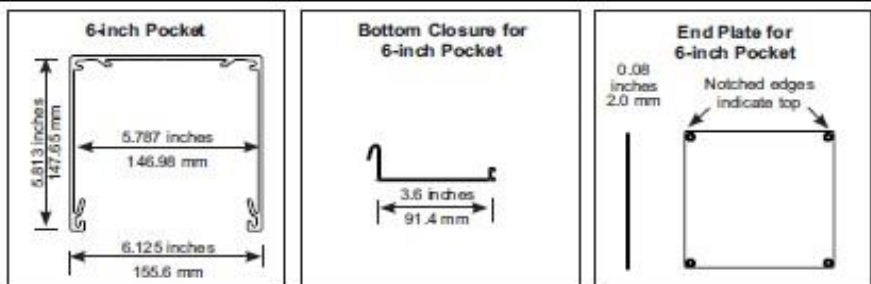

6-inch (152mm) Pocket