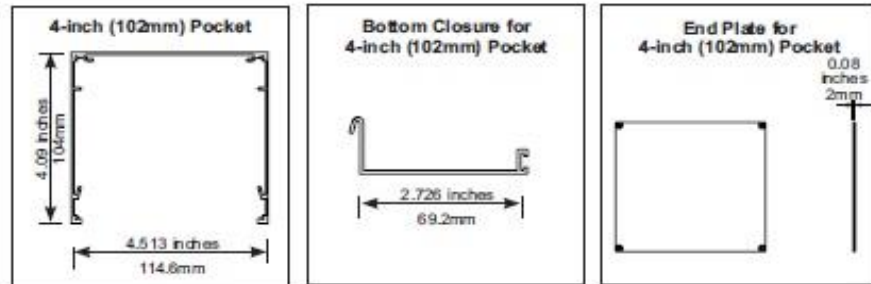

See page 13 for pocket and closure specifications.

Multiple shades may be mounted side by side inside the pocket.

Sonoran Roller Shades by B.D.D., Inc.

Pocket Dimensions

3-inch (76mm) Pocket

4-inch (102mm) Pocket