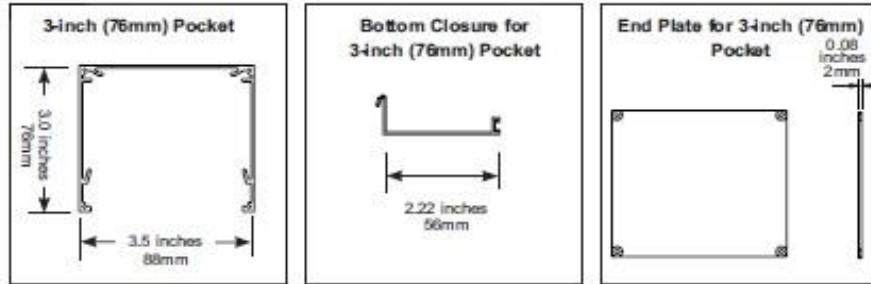

Sonoran Roller Shades by B.D.D., Inc.

Pocket Dimensions

3-inch (76mm) Pocket