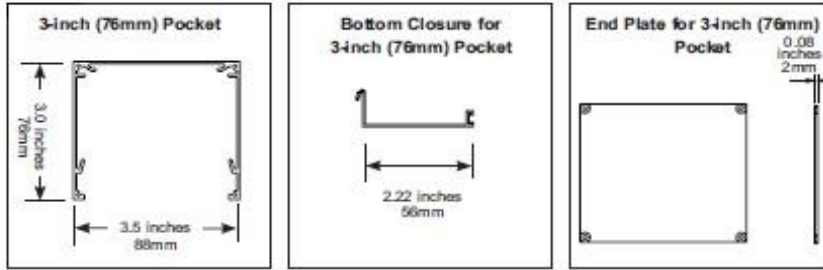

Sonoran Roller Shades by B.D.D., Inc.

Pocket Dimensions

3-inch (76mm) Pocket