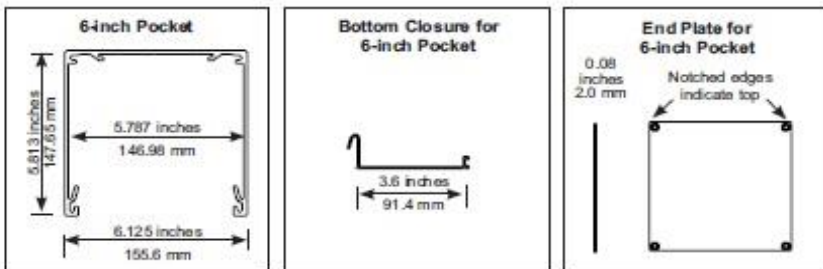

## Pocket Dimensions

**3-inch (76mm) Pocket**

**4-Inch (102mm) Pocket**

**5-Inch (127mm) Pocket**

**6-Inch (152mm) Pocket**

**"L" Clip Hanger for Closure**

**"I" Clip Hanger for Closure**

\*\*\* "L" Clip and "I" Clip can only be used with Closures for 3", 4" and 5" Pockets