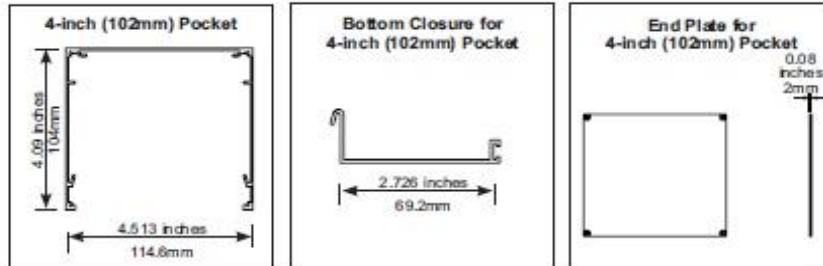

4-Inch (102mm) Pocket