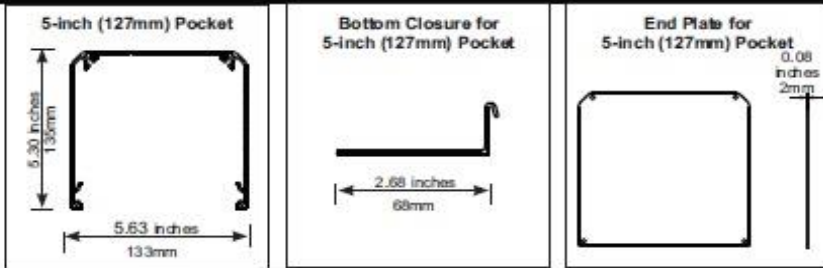

## Pocket Dimensions

**3-inch (76mm) Pocket**

**4-Inch (102mm) Pocket**

**5-Inch (127mm) Pocket**

**6-Inch (152mm) Pocket**

**"L" Clip Hanger for Closure**

**"I" Clip Hanger for Closure**

\*\*\* "L" Clip and "I" Clip can only be used with Closures for 3", 4" and 5" Pockets